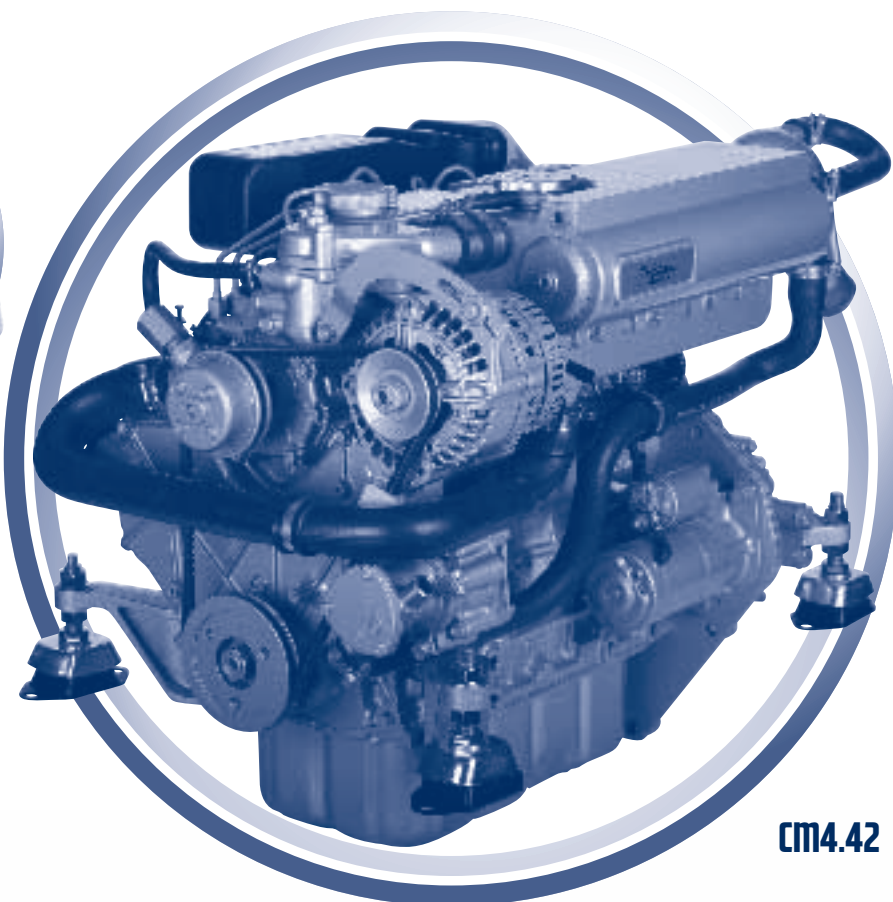

Craftsman[®]
MARINE

BENELUX

PRIJSLIJST 2010

CRAFTSMAN MARINE SCHEEPSDIESELMOTOREN

ALFA20E

ALFA30E

CM4.42

	CM2.12/CM2.16	CM3.27	CM4.33	CM4.42
Zonder keerkoppeling	€4,916.00	€6,186.00	€6,818.00	€7,270.00
ZF Hurth 10M 2,05:1	€5,761.00	€7,031.00	€7,663.00	€8,115.00
ZF Hurth 10M 2,72:1	€5,761.00	€7,031.00	€7,663.00	nvt
ZF Hurth 12M 2,14:1	€6,086.00	€7,356.00	€7,988.00	€8,440.00
ZF Hurth 12M 2,63:1	€6,086.00	€7,356.00	€7,988.00	€8,440.00